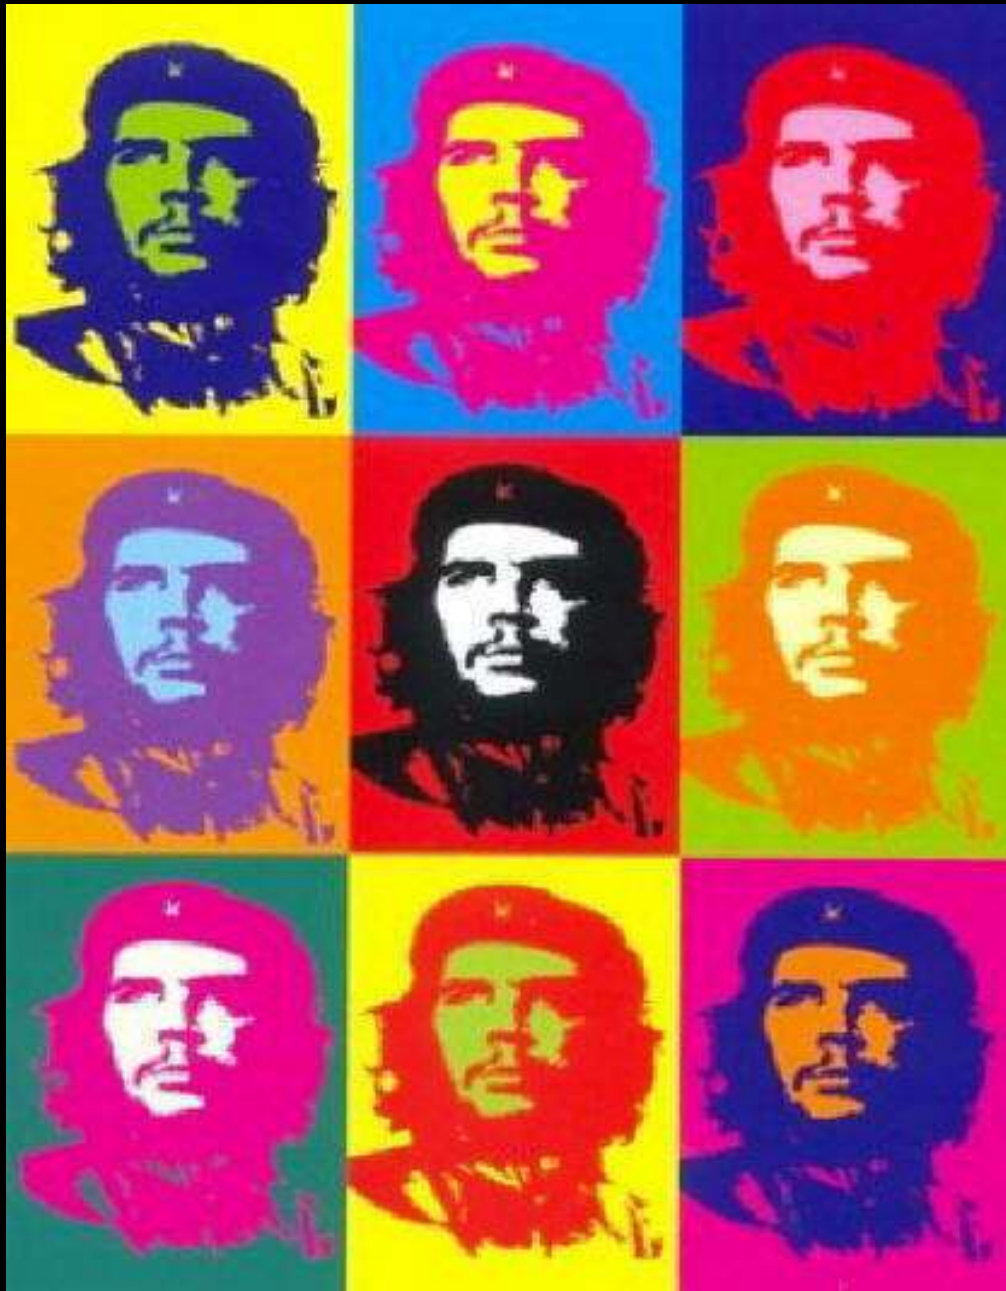

08/02/21

T: Research - Pop art.

WHAT IS POP ART?

- Pop art is a fun form of art.
- Pop art started after the second world war and was very different to the very serious fine art of the past.

Pop art often uses images that are popular in the modern world such as...

- Famous celebrities like movie stars...

- Disney characters...

Every day objects that might be found around the home were also made the focus of works of art. Items such as...

- Soup cans...

Soft drinks...

**As you can see, in many forms of pop art,
the items are drawn repeatedly with
different colours and textures each time.**

One of the most famous pop artists is called Andy Warhol.

- Read Andy Warhol facts here and create a fact file on this artist:

[Who is Andy Warhol? – Who Are They? | Tate Kids](#)

Warhol produced these famous pieces
of pop art.

Pop art works also include elements of popular culture such as newspapers or magazines or comics.

**A famous pop artist
who worked in this
comic strip style is
called
Roy Lichtenstein.
The following slides
show some
examples of his work.**